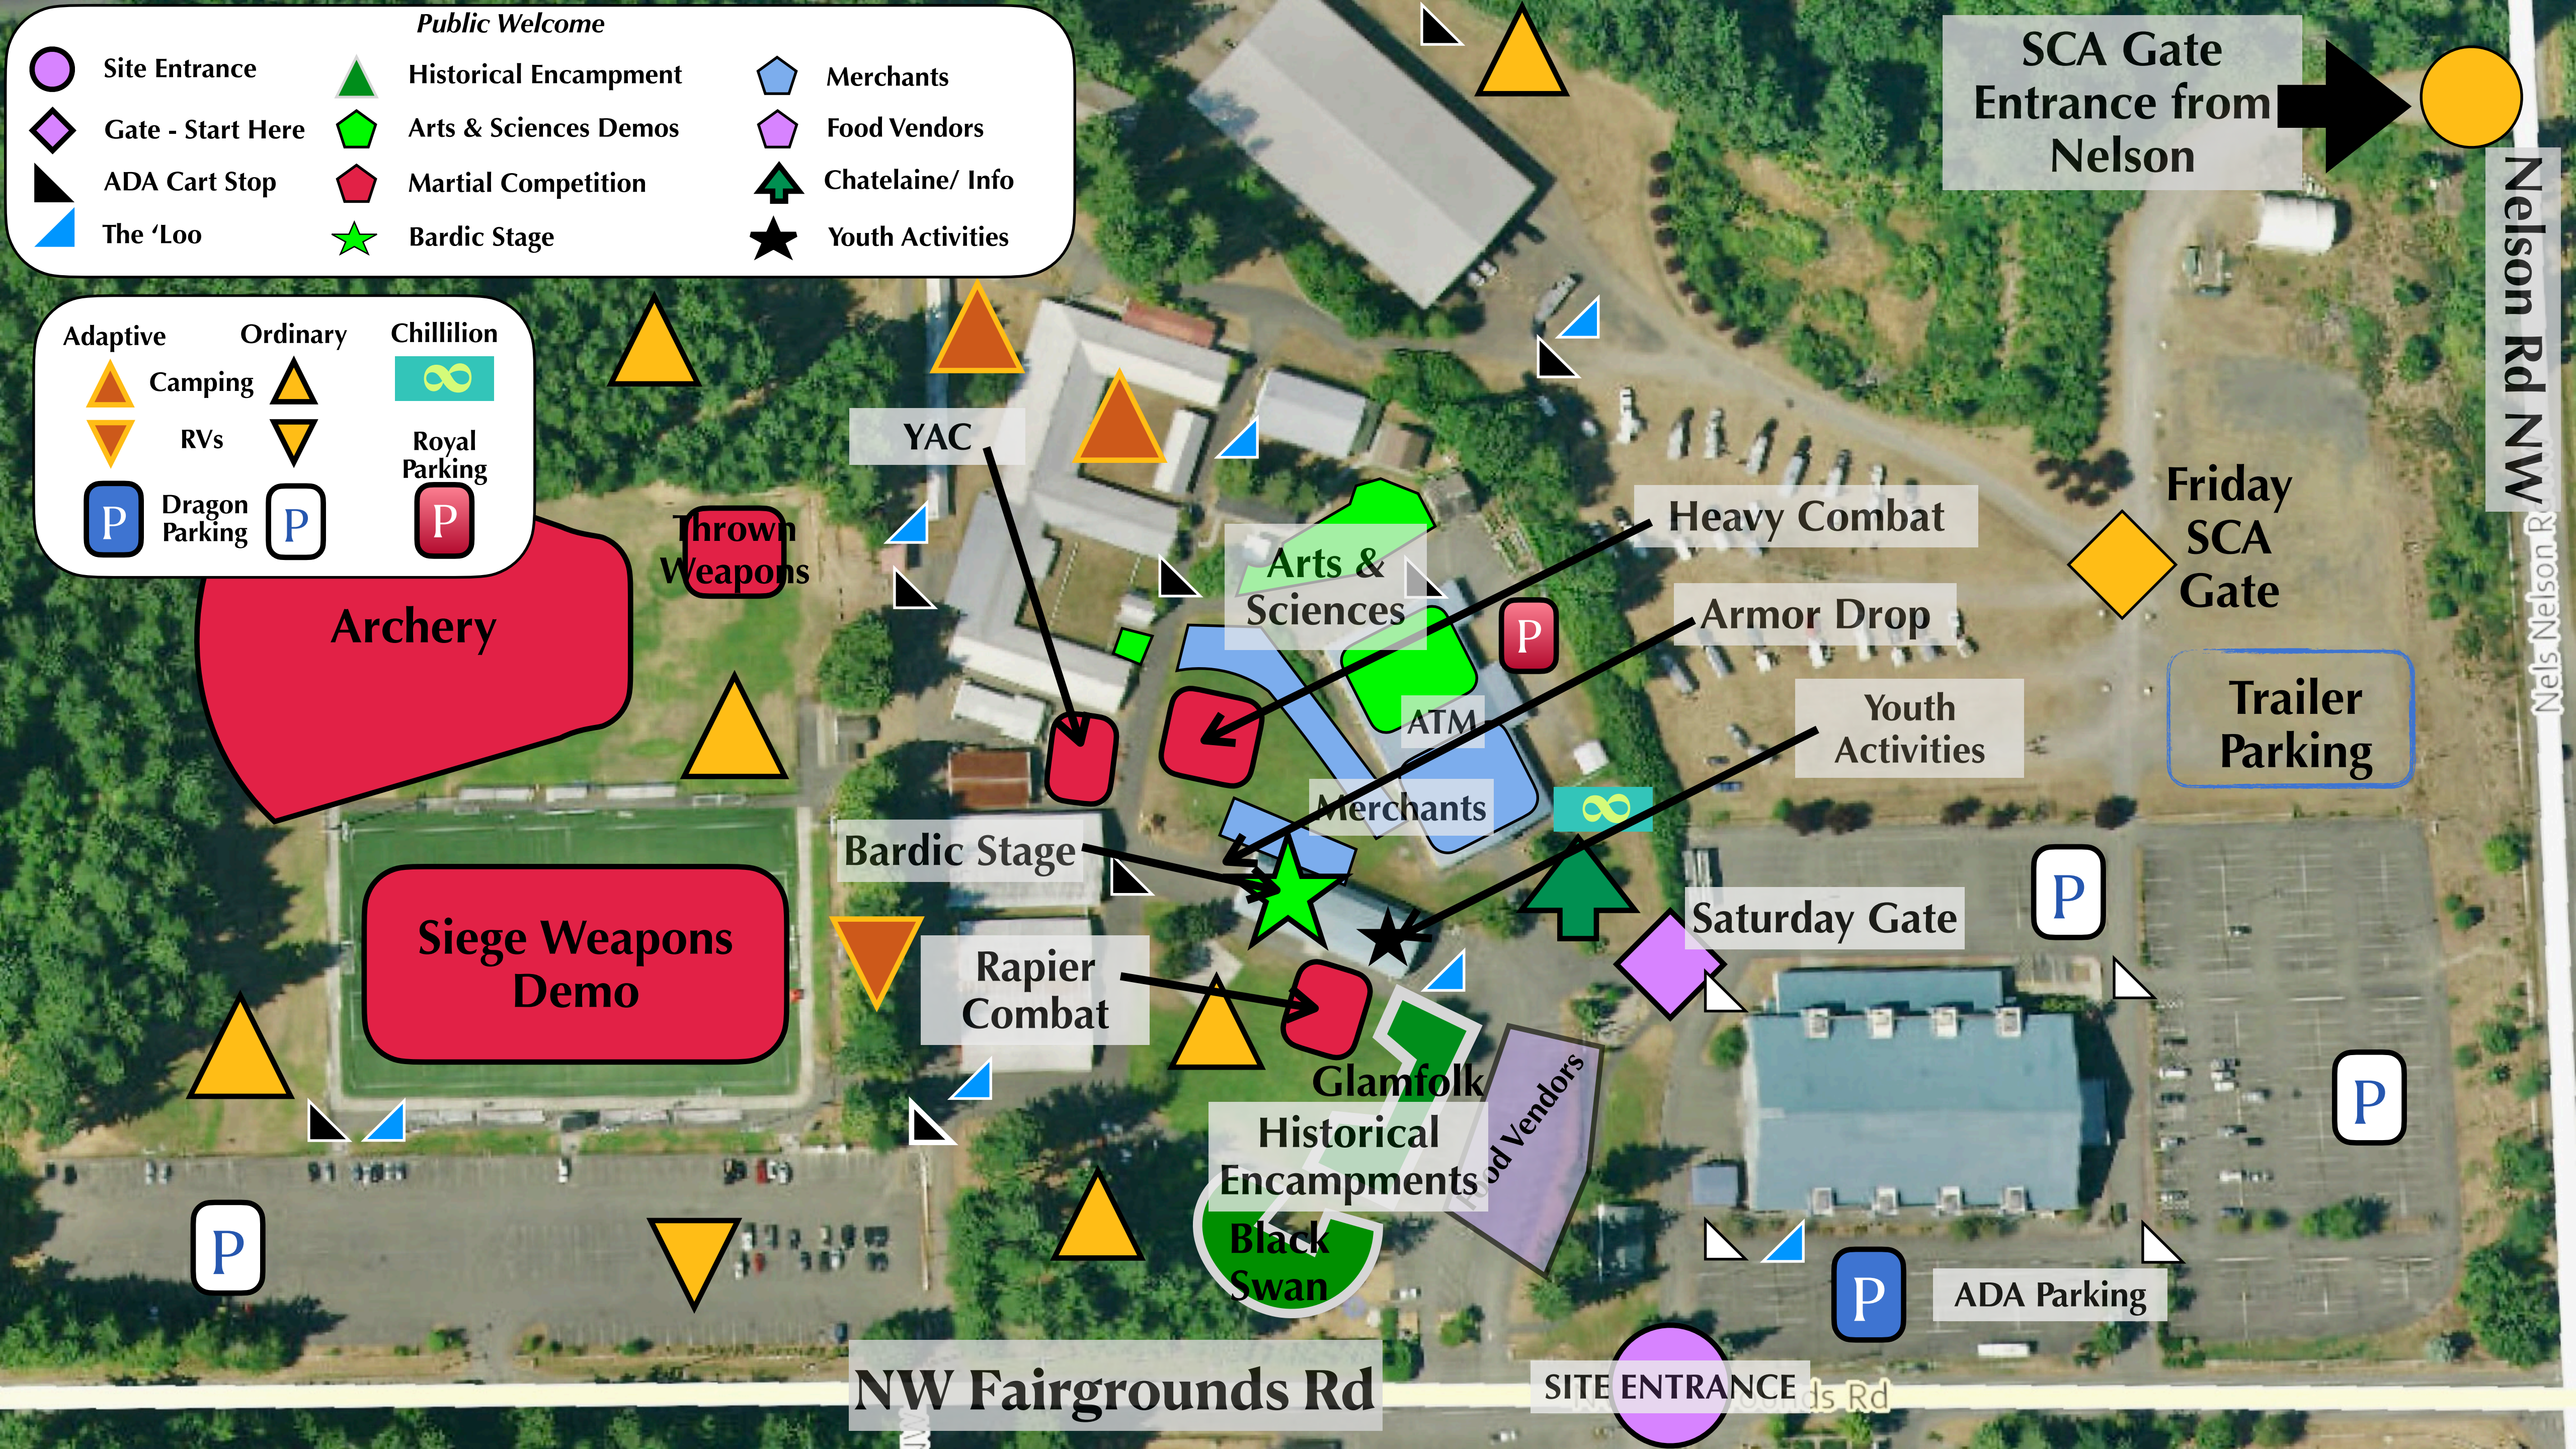

**Public Welcome**

|                   |                       |                  |
|-------------------|-----------------------|------------------|
| Site Entrance     | Historical Encampment | Merchants        |
| Gate - Start Here | Arts & Sciences Demos | Food Vendors     |
| ADA Cart Stop     | Martial Competition   | Chatelaine/ Info |
| The 'Loo          | Bardic Stage          | Youth Activities |

SCA Gate Entrance from Nelson

Nelson Rd NW  
Nels Nelson Rd

Friday SCA Gate

Trailer Parking

Heavy Combat

Armor Drop

Youth Activities

Saturday Gate

ADA Parking

NW Fairgrounds Rd

SITE ENTRANCE

YAC

Arts & Sciences

ATM

Merchants

Bardic Stage

Rapier Combat

Glamfolk

Historical Encampments

Black Swan

Food Vendors

Thrown Weapons

Archery

Siege Weapons Demo