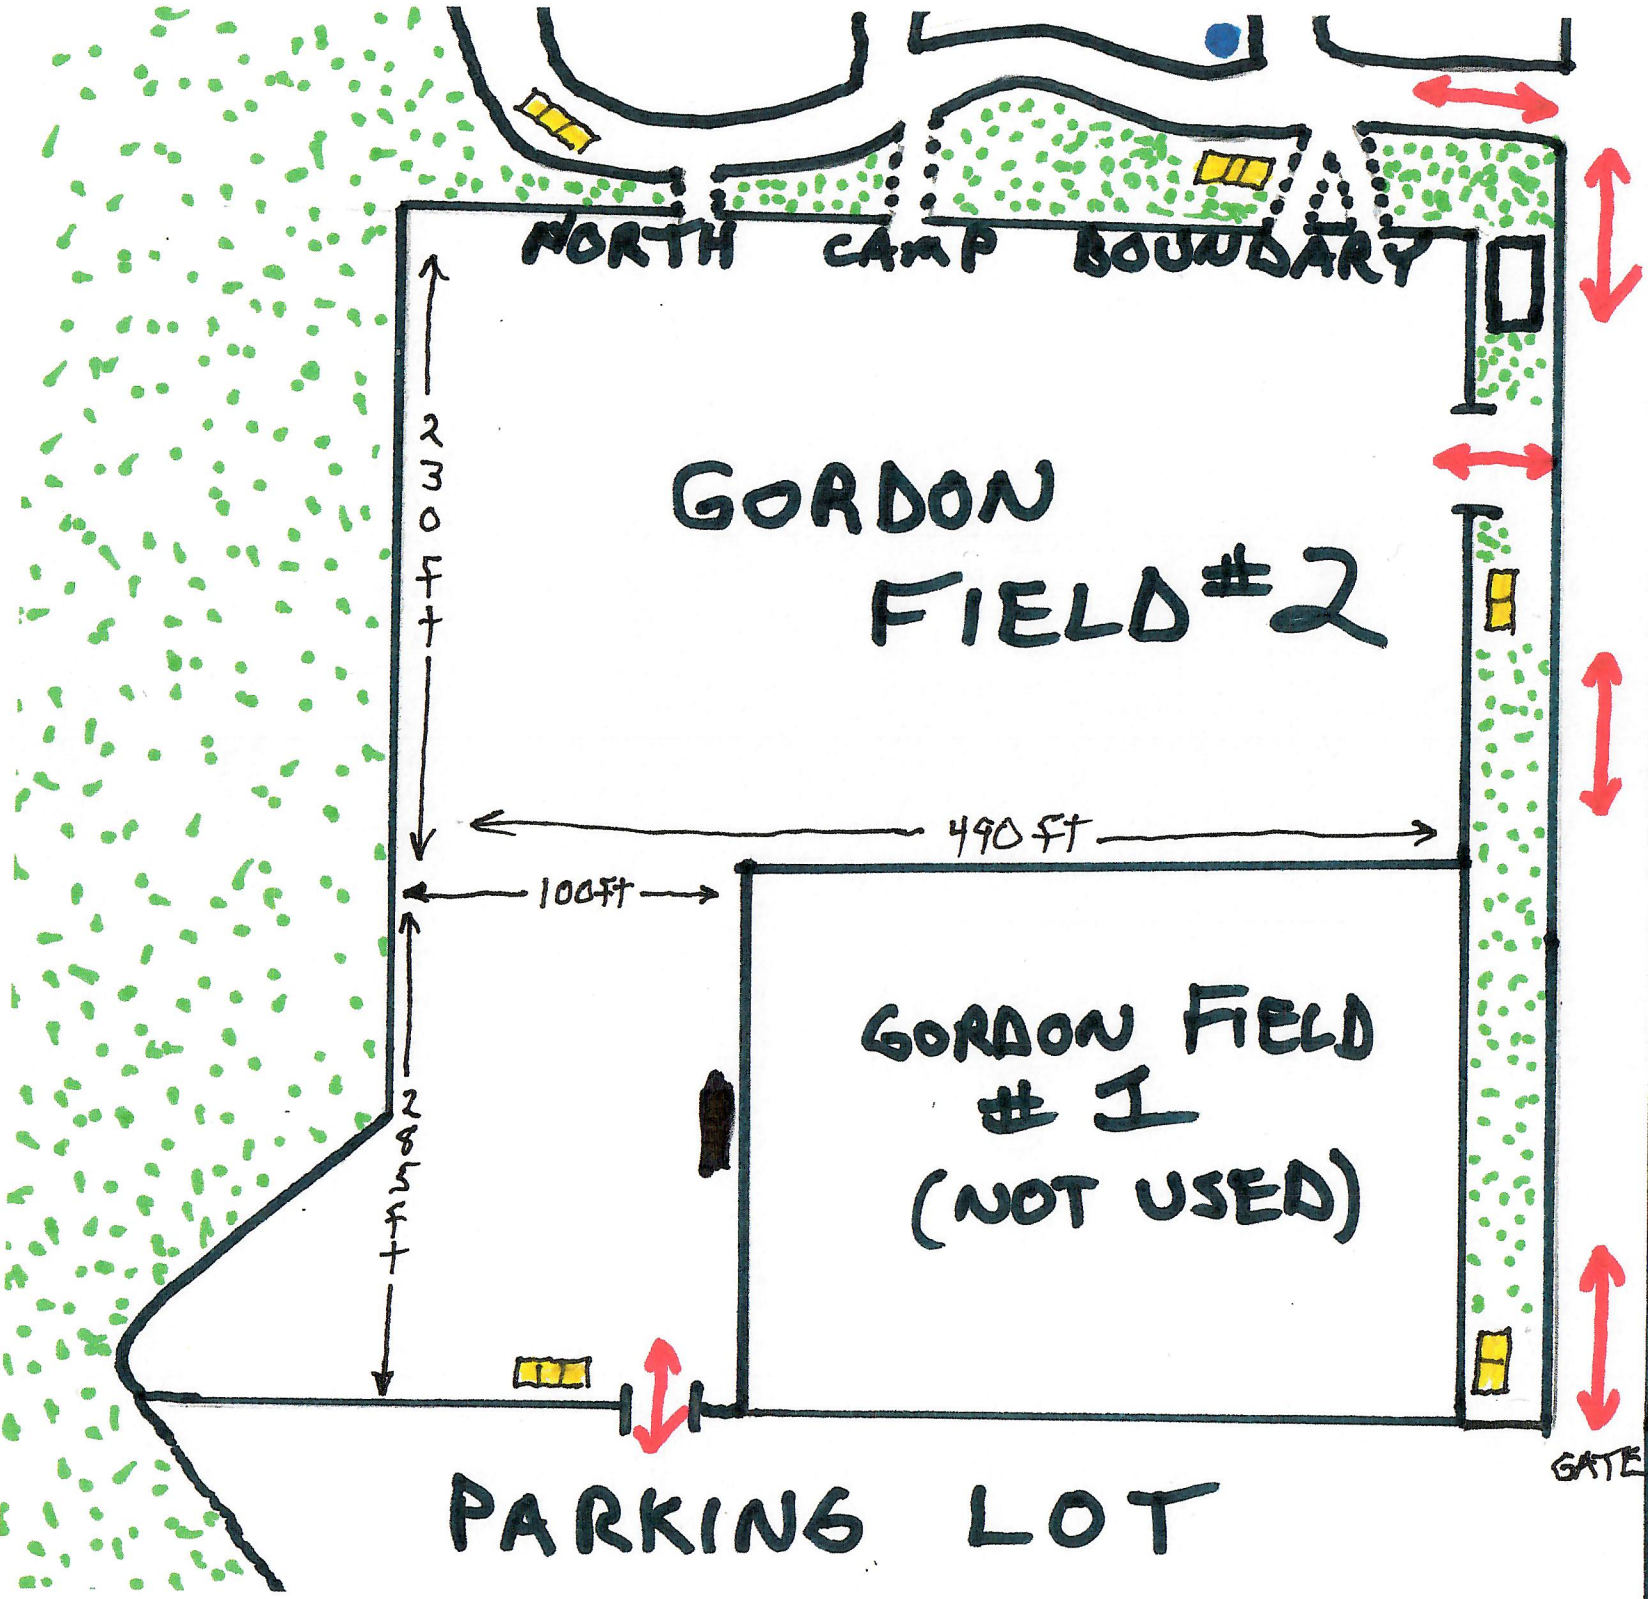

NORTH CAMPGROUND JUNE FAIRE 2022

-  BIFFY'S
-  WATER FAUCET
-  TRAFFIC DIRECTION
-  MAIN ROAD
-  FOOT PATH
-  NO THRU TRAFFIC

GORDON FIELD # 2

GATE

N
↑

**GORDON
FIELD
#2
CAMPGROUND
JUNE FAIRE
2022**

-  BIFFYS
-  WATER FAUCET
-  TRAFFIC DIRECTION
-  MAIN ROAD
-  FOOT PATH
-  SITE VEHICLE ACCESS

**THUNDER BIRD
RODEO
ARENA**

**CALLISON
CAMPGROUND
JUNE FAIRE 2022**

NO PARKING

TIBARDIS RD NW

NO PARKING

	BIFFYS
	WATER FAUCETS
	TRAFFIC DIRECTION
	MAIN ROAD
	FOOT PATH
	NO THRU TRAFFIC

--- CAMP SITE BOUNDARY

PARKING

#