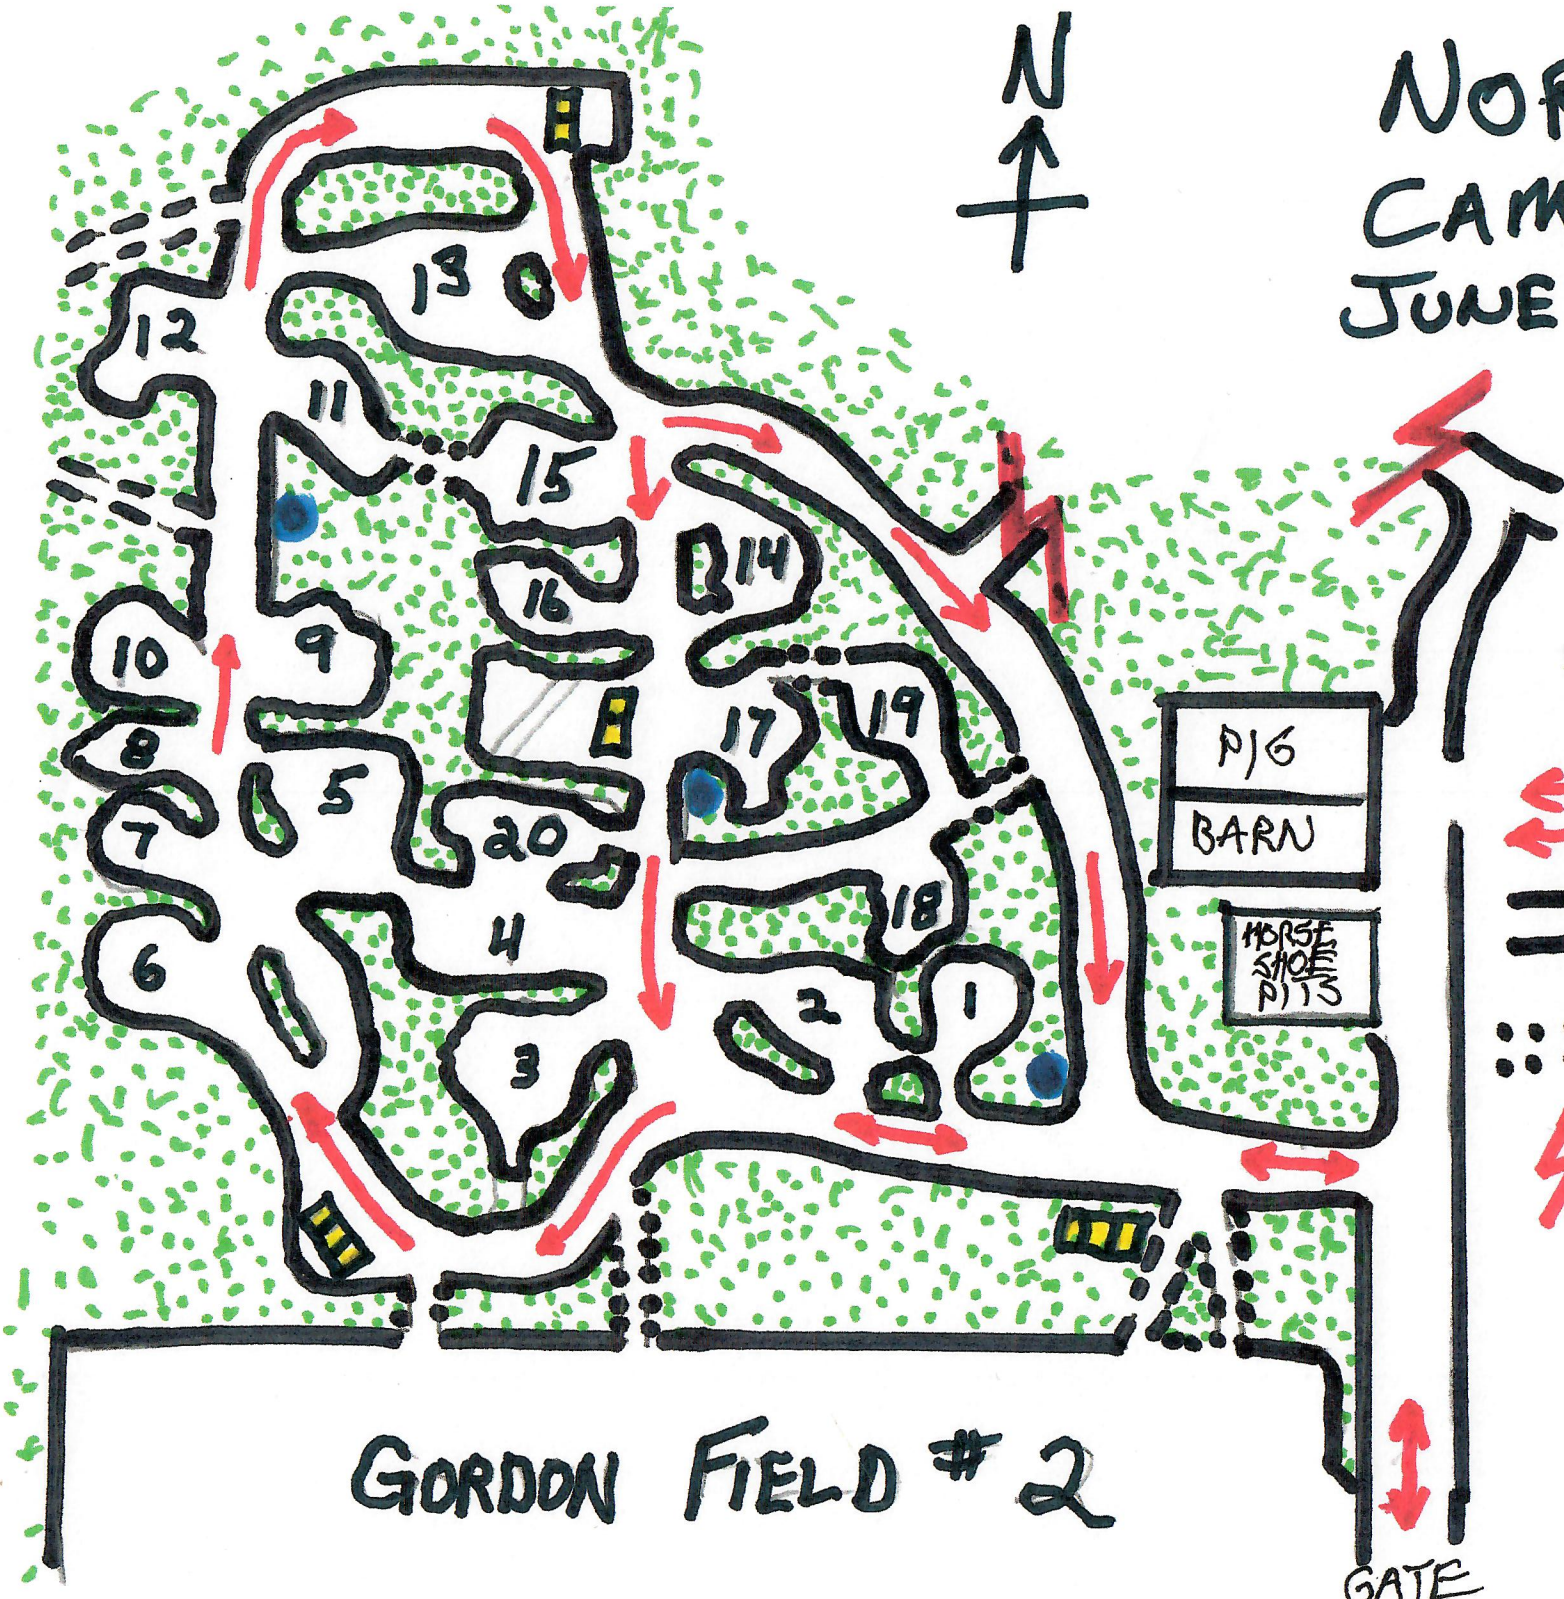

NORTH CAMPGROUND JUNE FAIRE 2022

-  BIFFY'S
-  WATER FAUCET
-  TRAFFIC DIRECTION
-  MAIN ROAD
-  FOOT PATH
-  NO THRU TRAFFIC

GORDON FIELD # 2

GATE

N
↑

**GORDON
FIELD
#2
CAMPGROUND
JUNE FAIRE
2022**

-  BIFFYS
-  WATER FAUCET
-  TRAFFIC DIRECTION
-  MAIN ROAD
-  FOOT PATH
-  SITE VEHICLE ACCESS

**THUNDER BIRD
RODEO
ARENA**

**CALLISON
CAMPGROUND
JUNE FAIRE 2022**

NO PARKING

TIBARDIS RD NW

NO PARKING

	BIFFYS
	WATER FAUCETS
	TRAFFIC DIRECTION
	MAIN ROAD
	FOOT PATH
	NO THRU TRAFFIC

--- CAMP SITE BOUNDARY

PARKING

#