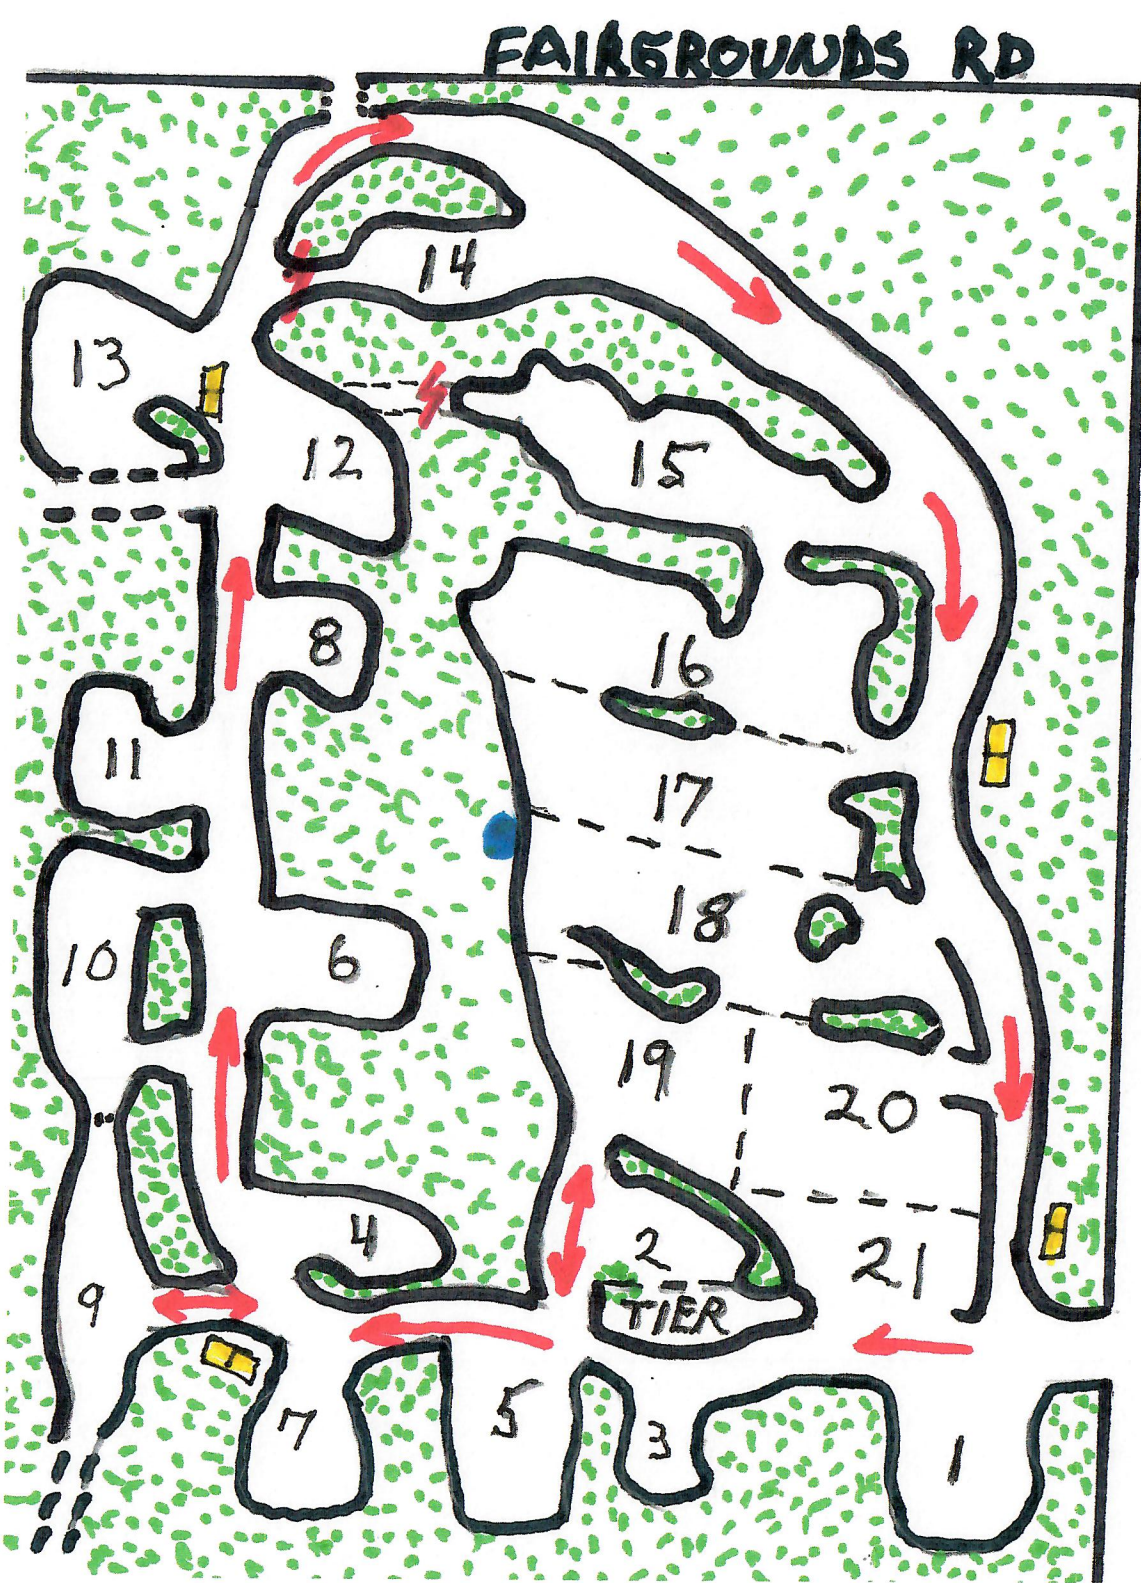

NORTH CAMPGROUND JUNE FAIRE 2022

-  BIFFY'S
-  WATER FAUCET
-  TRAFFIC DIRECTION
-  MAIN ROAD
-  FOOT PATH
-  NO THRU TRAFFIC

GORDON FIELD # 2

GATE

N
↑

**GORDON
FIELD
#2
CAMPGROUND
JUNE FAIRE
2022**

-  BIFFYS
-  WATER FAUCET
-  TRAFFIC DIRECTION
-  MAIN ROAD
-  FOOT PATH
-  SITE VEHICLE ACCESS

**THUNDER BIRD
RODEO
ARENA**

**CALLISON
CAMPGROUND
JUNE FAIRE 2022**

NO PARKING

TIBARDIS RD NW

NO PARKING

	BIFFYS
	WATER FAUCETS
	TRAFFIC DIRECTION
	MAIN ROAD
	FOOT PATH
	NO THRU TRAFFIC

--- CAMP SITE BOUNDARY

PARKING

#